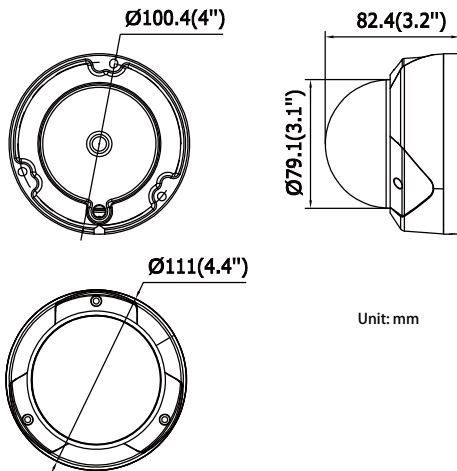

### Dimensions

Unit: mm

	CMIP7432-M	CMIP7432-28M
<b>Camera</b>		
Image sensor	1/3" sensor	
Min. illumination	0.07Lux @ (F1.2, AGC ON) ,0 Lux with IR 0.19 Lux @ (F2.0, AGC ON) ,0 Lux with IR	
Shutter time	1/3s ~ 1/100,000s	
Lens		2.8mm@F2.0 Angle of view: 98.5°
Lens mount	M12	
Angle adjustment	Pan:0° - 355° , Tilt: 0° - 75° , Rotation: 0° - 355°	
Digital noise reduction	3D DNR	
Wide dynamic range	Digital WDR	
Day & night	ICR	
<b>Compression standard</b>		
Video compression	H.264 / MJPEG	
H.264 codec profile	Main profile	
Bit rate	32 Kbps ~ 12 Mbps	
Dual stream	Yes	
<b>Image</b>		
Max. image resolution	2048 × 1536	
Frame rate	60 Hz: 20fps (2048 x 1536), 30fps (1920 × 1080), 30fps (1280 x 720) 50 Hz: 20fps (2048 x 1536), 25fps (1920 × 1080), 25fps (1280 x 720)	
Image settings	Rotate mode, Saturation, Brightness, Contrast adjustable by client software or web browser	
BLC	Yes, zone optional	
ROI	Support	
<b>Network</b>		
Network storage	Local storage: Built-in Micro SD/SDHC/SDXC card slot, up to 64 GB. NAS (Support NFS,SMB/CIFS)	
Alarm trigger	Intrusion detection, Line crossing detection, Motion detection, Dynamic Analysis, Tampering alarm, Network disconnect, IP address conflict, Storage full, Storage error	
Protocols	TCP/IP,ICMP,HTTP,HTTPS,FTP,DHCP,DNS,DDNS,RTP,RTSP,RTCP, PPPoE,NTP,UPnP,SMTP,SNMP,IGMP,802.1X,QoS,IPv6,Bonjour	
System compatibility	ONVIF, PSIA, CGI, ISAPI	
Security	User Authentication, Watermark	
<b>Interface</b>		
Communication interface	1 RJ45 10M / 100M ethernet port	
<b>General</b>		
Operating conditions	-22° F ~ 140° F(-30° C ~ 60° C) humidity 95% or less (non-condensing)	
Power supply	12 VDC ± 10%, PoE (802.3af)	
Power consumption	Max. 5W	
Impact protection	IEC60068-275Eh, 50J; EN50102, up to IK10	
Ingress protection	IP66	
IR range	Approx 100 ft(About 30m)	
Dimensions	Φ4.4" x3.2" (Φ111.0 × 82.4 mm)	
Weight	1.1lb(500g)	