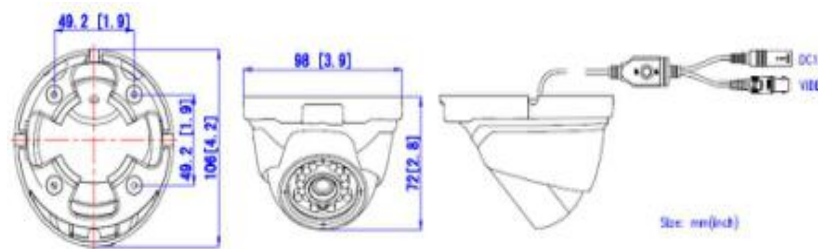

## Key Features:

- 4.0MP @20fps high resolution, 3M/1080P real-time video output
- Dual stream support (Stream rate: 1-6M, Default)
- 3.6mm IR Lens, 24Pcs IR LEDs, 15M IR Range
- ONVIF Profile S and Milestone Support, SDK available
- True Day/ Night Operation: IR Cut Filter (ICR)
- Storage: NVR, Software Platform
- Support H.265 and H.264
- Power Supply: DC12V±10%, PoE (Optional)

## Dimensions:

## CMIP3542

CAMERA	
IP Rating	IP65
Filter	Removable IR Cut Filter
Image Sensor	Progressive Scan CMOS
Lens	3.6mm IR Lens
Resolution	2592(H)×1520(V)
Electronic Shutter	NTSC:1/60-1/100,000s PAL:1/50-1/100,000s
Min Illumination	0Lux
Available IR Range	15M(49.2ft)
Compression Standard	
Video Compression	H.264 / H.265
Transmission Stream Rate	Dual Stream ( Code Rate:1M~6M , Default Code Rate:4M )
Frame Rate	Main Stream : 1~25fps ( PAL ) ,1~30fps ( NTSC ) Sub Stream : 1~25fps ( PAL ) ,1~30fps ( NTSC )
Audio Compression	/
External Interface	
Network Interface	RJ45*1 10M/100M
Network	
Alarm Trigger	Motion detection, Network dis connect, IP address conflict
Protocols	TCP/IP, UDP, SMTP, PPPoE, DDNS, SNTP, DHCP, FTP, uPnP,RTSP,HTTPS,IPv6 TCP/IP, UDP, SMTP, PPPoE, DDNS, SNTP, DHCP, FTP, uPnP,RTSP,HTTPS,IPv6
Network Support	ONVIF Profile S , SDK , Milestone
Function	
Image Setting	Contrast, Brightness, Sharpness, Saturation
Storage	NVR, Software Platform
Video Type	Manual, Timing, Motion Detection, Alarm Video
Alarm Triggers	Motion Detection
Alarm Event	Snapshot, Video, Alarm Output, Email Upload, PTZ Drive
System/Explorer Support	Windows XP, Windows 7, IE7.0 and above
General Function	Flashing, WDR, DNR, Mirror, Watermark Overlay
Image Setting	Contrast, Brightness, Sharpness, Saturation
General	
Power Supply	DC12V±10% , POE(Optional)
Current Consumption	260mA (Max.)
Dimension	Φ93×75mm ( 3.66" ×2.95" )
Weight	330g (27.86oz.)
Storage Temperature	-30 ~ +60°C
Operating Temperature	-30 ~ +45°C